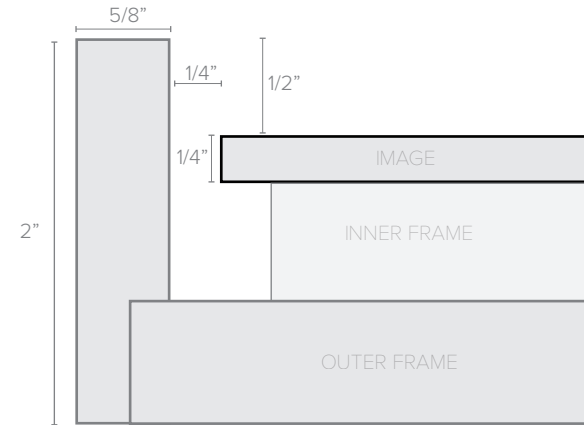

LIMITED EDITION SIZING CHART

All dimensions are in inches

SQUARE

IMAGE SIZE	FRAME DIMENSIONS	
	Outside	Inside
20" x 20"	21 3/4" x 21 3/4"	20 1/2" x 20 1/2"
30" x 30"	31 3/4" x 31 3/4"	30 1/2" x 30 1/2"
40" x 40"	41 3/4" x 41 3/4"	40 1/2" x 40 1/2"
60" x 60"	61 3/4" x 61 3/4"	60 1/2" x 60 1/2"

Note: Image is printed 1/4" oversized to allow for flush trim

STANDARD

IMAGE SIZE	FRAME DIMENSIONS	
	Outside	Inside
16" x 24"	17 3/4" x 25 3/4"	16 1/2" x 24 1/2"
24" x 36"	25 3/4" x 37 3/4"	24 1/2" x 36 1/2"
36" x 54"	37 3/4" x 55 3/4"	36 1/2" x 54 1/2"
48" x 72"	49 3/4" x 73 3/4"	48 1/2" x 72 1/2"

Note: Image is printed 1/4" oversized to allow for flush trim

FRAME DIMENSIONS

Note: Wood french cleat is included with your order. Hardware screws are not included.